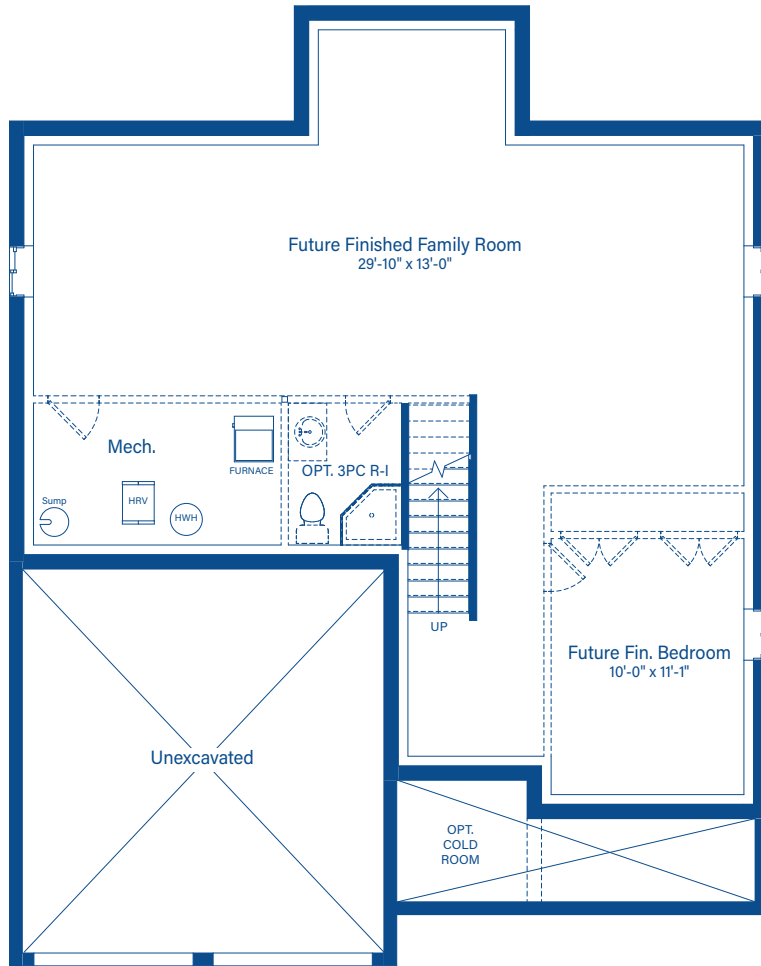

TERRA COTTA

ELEVATION G

TERRA COTTA

2584 SQ.FT.

ELEVATION H

DEVONLEIGH HOMES
WEB: DevonleighHomes.com

Plans and specifications are subject to change without notice.
All renderings and photographs are artist's concept. E&O.E.

BASEMENT

MAIN FLOOR

SECOND FLOOR