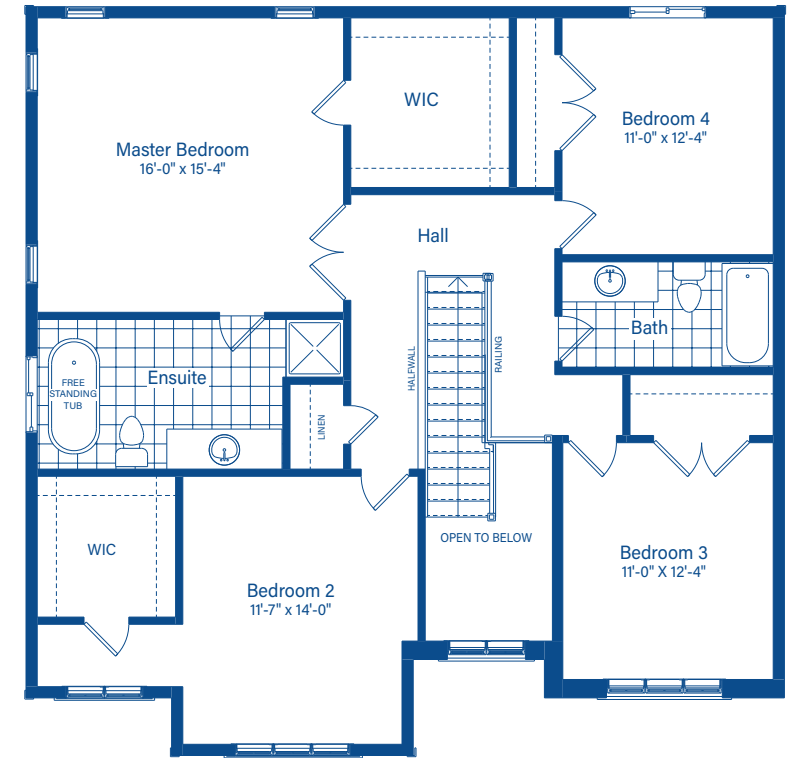

TERRA COTTA

ELEVATION G

TERRA COTTA

2584 SQ.FT.

ELEVATION H

DEVONLEIGH HOMES
WEB: DevonleighHomes.com

Plans and specifications are subject to change without notice.
All renderings and photographs are artist's concept. E&O.E.

BASEMENT

MAIN FLOOR

SECOND FLOOR