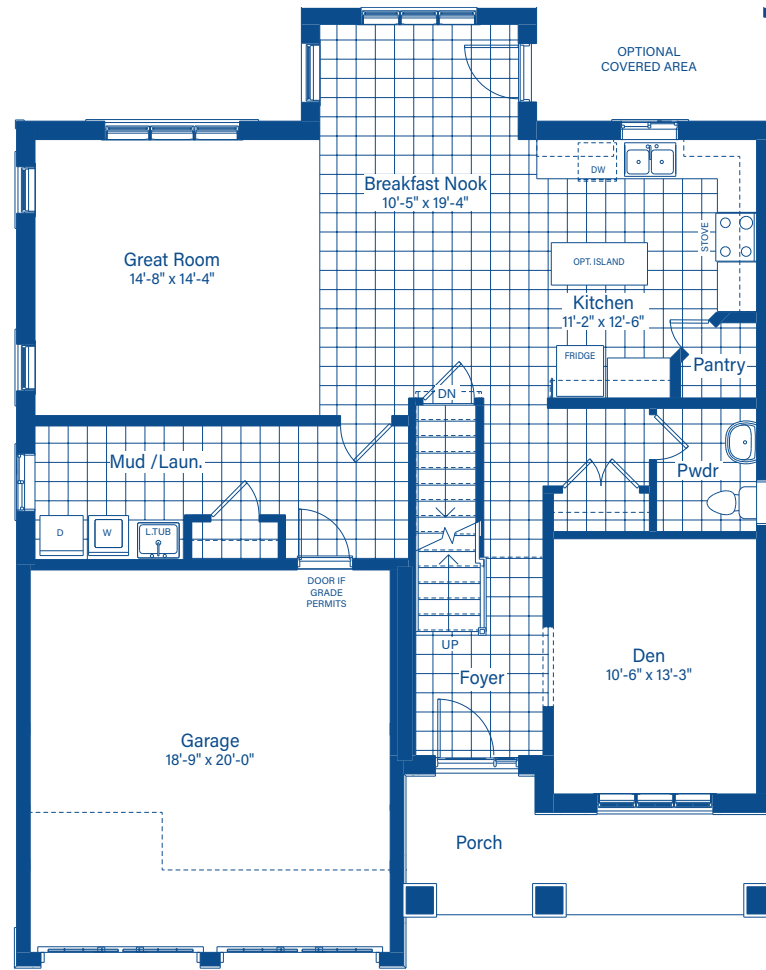

TERRA COTTA

ELEVATION G

TERRA COTTA

2584 SQ.FT.

ELEVATION H

DEVONLEIGH HOMES
WEB: DevonleighHomes.com

Plans and specifications are subject to change without notice.
All renderings and photographs are artist's concept. E&O.E.

BASEMENT

MAIN FLOOR

SECOND FLOOR